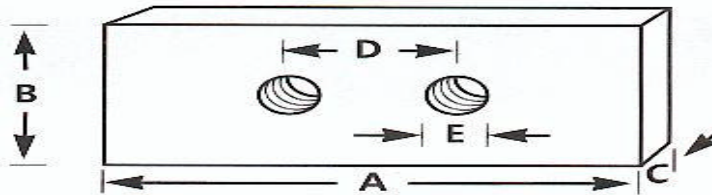

PLEASURECRAFT ANODES

HULL ANODES