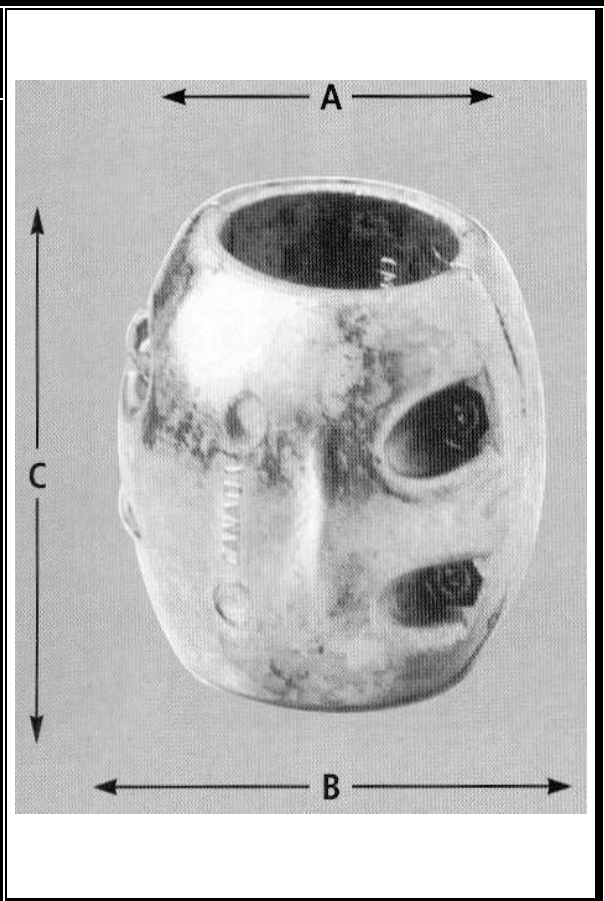

## DONUT ANODES

Part No.	A	B	C	Weight (Lbs)
<b>C-1</b>	3/4"	2-1/8"	1"	0.65
<b>C-2</b>	7/8"	2-1/8"	1"	0.65
<b>C-3</b>	1"	2-1/2"	1-1/4"	1.20
<b>C-4</b>	1-1/8"	2-1/2"	1-1/4"	1.10
<b>C-5</b>	1-1/4"	2-1/2"	1-1/4"	1.00
<b>C-6</b>	1-3/8"	3"	1-1/4"	1.55
<b>C-7</b>	1-1/2"	3"	1-1/4"	1.50
<b>C-8</b>	1-3/4"	3-1/2"	1-3/8"	2.25
<b>C-9</b>	2"	3-1/2"	1-3/8"	2.01
<b>C-9A</b>	2-1/4"	3-1/2"	1-3/8"	1.75
<b>C-12</b>	2-1/2"	5"	1-1/2"	5.31
<b>C-12A</b>	2-3/4"	5"	1-1/2"	4.85
<b>C-13</b>	3"	5"	1-1/2"	4.50
<b>C-14</b>	3-1/2"	6-1/2"	1-1/2"	7.92
<b>C-15</b>	4"	6-1/2"	1-1/2"	7.16

### SHAFT ANODES

Part No.	A	B	C	Weight (Lbs)
X-1	3/4"	2-1/8"	2-1/8"	1.20
X-2	7/8"	2-1/8"	2-1/8"	1.15
X-3	1"	2-1/8"	2-1/8"	1.05
X-4	1-1/8"	2-1/8"	2-1/8"	0.90
X-5	1-1/4"	2-3/4"	2-1/2"	1.10
X-5A	1-1/4"	2-5/8"	2-1/2"	1.60
X-6	1-3/8"	2-1/2"	2-1/2"	1.45
X-7	1-1/2"	2-1/2"	2-1/2"	1.30
X-8	1-3/4"	3-1/4"	2-7/8"	2.50
X-9	2"	3-1/4"	2-7/8"	2.06
X-10	2-1/4"	4-1/4"	3-3/4"	6.00
X-11	2-1/2"	4-1/4"	3-3/4"	5.25
X-12	2-3/4"	4-3/4"	3-5/8"	7.43
X-13	3"	4-3/4"	3-5/8"	6.00
X-25mm	25mm	2-1/8"	2-1/8"	1.07
X-30mm	30mm	2-5/16"	2-3/8"	1.25
X-35mm	35mm	2-5/8"	2-1/2"	1.50
X-40mm	40mm	3-1/4"	2-7/8"	2.64
X-50mm	50mm	3-1/4"	2-7/8"	2.08