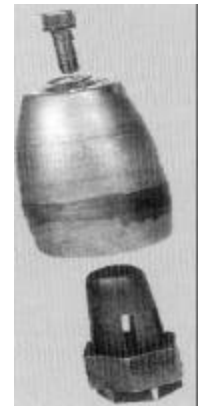

## PLEASURECRAFT ANODES

### MARINE ENGINE ANODES

Part No.	A	B	NPT	UNC	Weight (Lbs)
<b>E-00</b>	2"	1/4"	1/8"	1/4"	0.04
<b>E-0</b>	1-3/4"	3/8"	1/4"	5/16"	0.10
<b>E-1</b>	2"	1/2"	3/8"	3/8"	0.17
<b>E-1H</b>	2"	3/8"	3/8"	3/8"	0.13
<b>E-2</b>	2"	5/8"	1/2"	7/16"	0.30
<b>E-3</b>	2"	3/4"	3/4"	1/2"	0.50
<b>E-4</b>	3-3/8"	3/4"	3/4"	1/2"	0.56
<b>E-5</b>	3-5/8"	3/4"	3/4"	1/2"	0.68

When Ordering if you only want the **ZINC plug** add the suffix "**Z**", if you want both the **ZINC & Brass** nut add the suffix "**C**" for Complete.

### PROPELLER NUTS

Part No.	Thread Size per inch	Shaft Size	O/S Dia	Weight (Lbs)
<b>A</b>	1/2 NC 13	3/4"	1-1/4"	0.34
<b>B</b>	5/8 NC 11	7/8"	1-5/8"	0.82
<b>C</b>	3/4 NC 10	1"	2"	1.55
<b>D</b>	7/8 NC 9	1-1/4"	2-5/16"	2.20
<b>E</b>	1 NC 8	1-3/8"	2-1/2"	2.55
<b>F</b>	1-1/8 NC 7	1-1/2"	2-3/4"	3.20
<b>G</b>	1-1/4 NC 7	1-3/4"	3-1/8"	4.60
<b>H</b>	1-1/2 NC 6	2"	3-3/8"	5.75