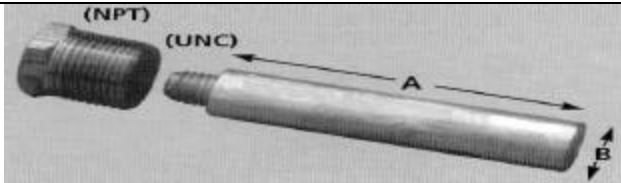

PLEASURECRAFT ANODES

MARINE ENGINE ANODES

Part No.	A	B	NPT	UNC	Weight (Lbs)
E-00	2"	1/4"	1/8"	1/4"	0.04
E-0	1-3/4"	3/8"	1/4"	5/16"	0.10
E-1	2"	1/2"	3/8"	3/8"	0.17
E-1H	2"	3/8"	3/8"	3/8"	0.13
E-2	2"	5/8"	1/2"	7/16"	0.30
E-3	2"	3/4"	3/4"	1/2"	0.50
E-4	3-3/8"	3/4"	3/4"	1/2"	0.56
E-5	3-5/8"	3/4"	3/4"	1/2"	0.68

When Ordering if you only want the **ZINC plug** add the suffix "**Z**", if you want both the **ZINC & Brass** nut add the suffix "**C**" for Complete.

PROPELLER NUTS

Part No.	Thread Size per inch	Shaft Size	O/S Dia	Weight (Lbs)
A	1/2 NC 13	3/4"	1-1/4"	0.34
B	5/8 NC 11	7/8"	1-5/8"	0.82
C	3/4 NC 10	1"	2"	1.55
D	7/8 NC 9	1-1/4"	2-5/16"	2.20
E	1 NC 8	1-3/8"	2-1/2"	2.55
F	1-1/8 NC 7	1-1/2"	2-3/4"	3.20
G	1-1/4 NC 7	1-3/4"	3-1/8"	4.60
H	1-1/2 NC 6	2"	3-3/8"	5.75