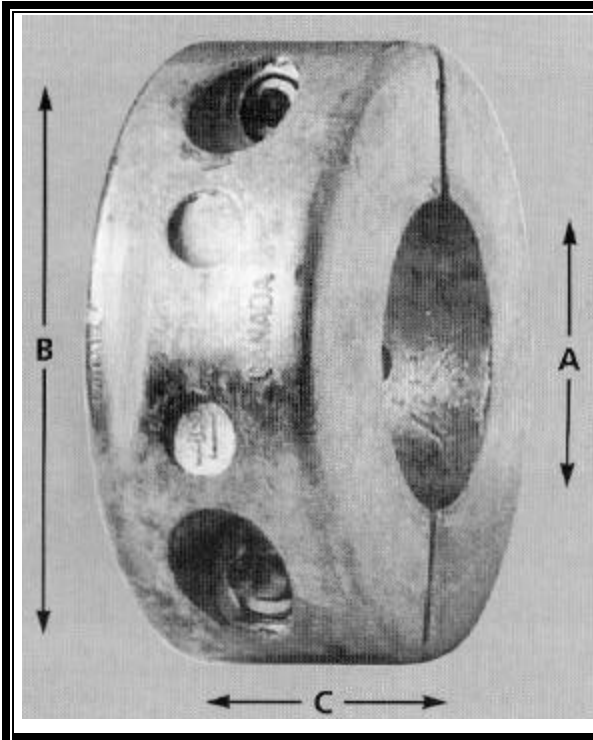

## DONUT ANODES

Part No.	A	B	C	Weight (Lbs)
<b>C-1</b>	3/4"	2-1/8"	1"	0.65
<b>C-2</b>	7/8"	2-1/8"	1"	0.65
<b>C-3</b>	1"	2-1/2"	1-1/4"	1.20
<b>C-4</b>	1-1/8"	2-1/2"	1-1/4"	1.10
<b>C-5</b>	1-1/4"	2-1/2"	1-1/4"	1.00
<b>C-6</b>	1-3/8"	3"	1-1/4"	1.55
<b>C-7</b>	1-1/2"	3"	1-1/4"	1.50
<b>C-8</b>	1-3/4"	3-1/2"	1-3/8"	2.25
<b>C-9</b>	2"	3-1/2"	1-3/8"	2.01
<b>C-9A</b>	2-1/4"	3-1/2"	1-3/8"	1.75
<b>C-12</b>	2-1/2"	5"	1-1/2"	5.31
<b>C-12A</b>	2-3/4"	5"	1-1/2"	4.85
<b>C-13</b>	3"	5"	1-1/2"	4.50
<b>C-14</b>	3-1/2"	6-1/2"	1-1/2"	7.92
<b>C-15</b>	4"	6-1/2"	1-1/2"	7.16