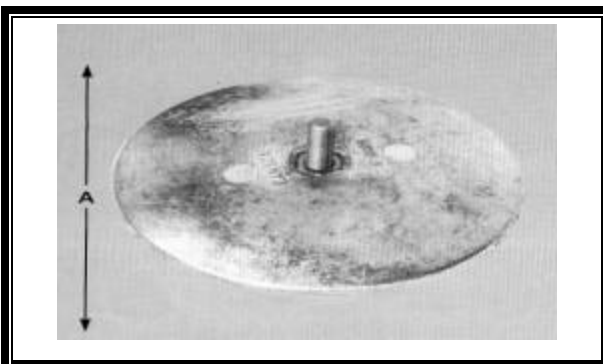

RUDDER ANODES

Part No.	A	Thickness of one half	Weight (Lbs)
R-1	1-7/8"	1/4"	0.20
R-2	2-13/16"	1/2"	0.90
R-3	3-3/4"	1/2"	1.60
R-4	5"	5/8"	3.21
R-5	5-1/8"	7/8"	4.75
R-7	6-1/2"	7/8"	9.10