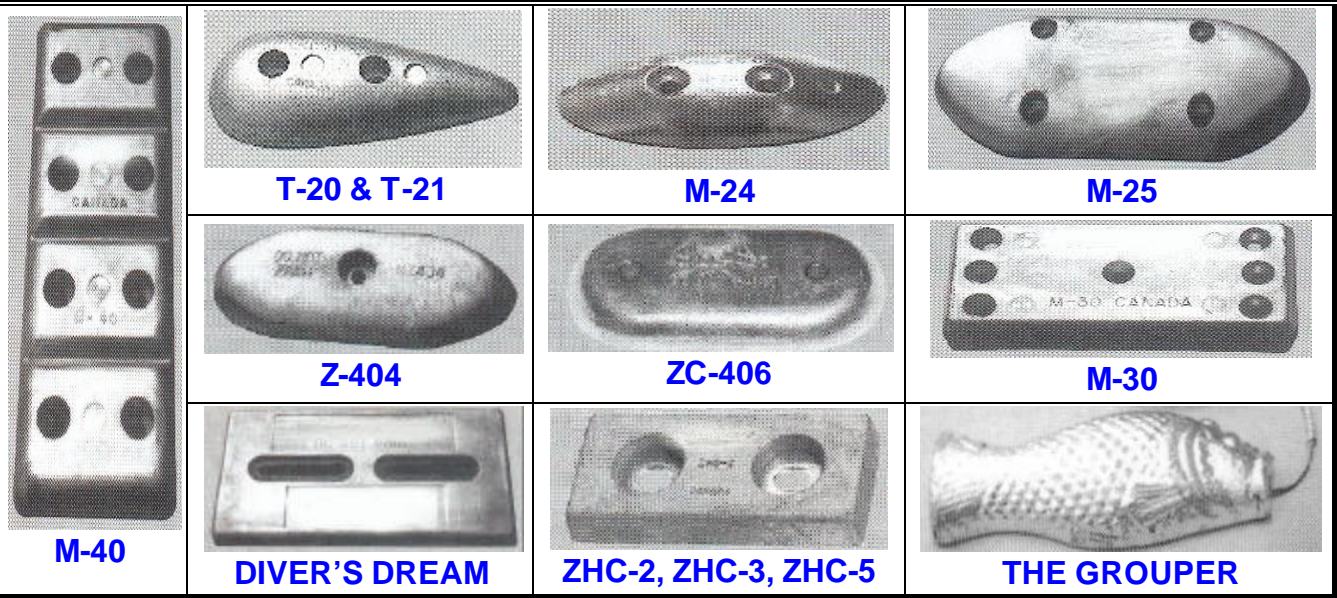

Part No.	A	B	C	D	E	Weight (Lbs)
T-20	3-1/2"	1-3/4"	1-3/8"	1-1/4"	1/4"	0.40
T-21	5-1/4"	2"	1"	1-5/8"	1/4"	1.00
ZC-406	8-5/8"	4-1/4"	1"	N/A	1/4"	6.75
M-24	4-3/4"	2"	3/4"	1-1/4"	1/4"	0.53
M-25	9-1/4"	3-3/8"	3/4"	3-7/8"	1/4"	3.92
Z-404	9-1/4"	3-3/8"	3/4"	N/A	1/4"	3.25
M-30	6-1/4"	2-3/4"	5/8"	4-3/4"	1/4"	2.00
M-40	7-1/2"	2-3/4"	1/2"	1-3/8"	1/4"	2.08
ZHC-2	5-3/4"	2-1/2"	3/4"	2-3/4"	1/2"x3/4"	2.15
ZHC-3	6-1/4"	2-3/4"	3/4"	2-1/4"	1/2"x3/4"	2.00
ZHC-5	8"	4"	3/4"	4-3/8"	1/2"x3/4"	4.80
DD 6x12	12"	6"	1/2"	2-1/2"x8-1/2"	4"x1/2"	8.20